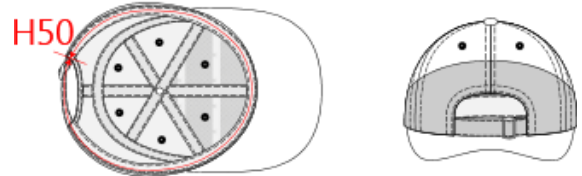

REFERENCE : KP045

SIZES : U

COMPOSITION :

Main fabric : Brushed cotton twill 260 100%cotton

Main fabric : Brushed cotton twill 260 For contrasted parts:

-Outer band of peak (width 20mm)

-Bottom side & back parts

Material 6 : Rubber quality As inner structure of the peak. 100% rubber

ARTICLE WEIGHT :

76gr/pc

DESCRIPTION	
Français : Racing - Casquette bicolore 6 panneaux	
English : Racing - Bi-colour 6 panel cap	
Nederlands : Racing - Tweekleurige pt met 6 panel	
Deutsch : Racing -Kappe 6 panel	
Español : Racing - Gorra bicolor 6 paneles	
Italiano : Racing - Cappellino 6 pannelli	
Português : Racing - Boné bicolor de 6 painéis	

MEASUREMENT	
Description	U
H50 Tour de tête / Head measurement	58
O57 Deep of the peak on baseball cap	7

CARE LABEL				

PACKING	
Box	100 pcs / box U => L:51cm W:40cm H:36cm GW:10.70kg NW:8.00kg